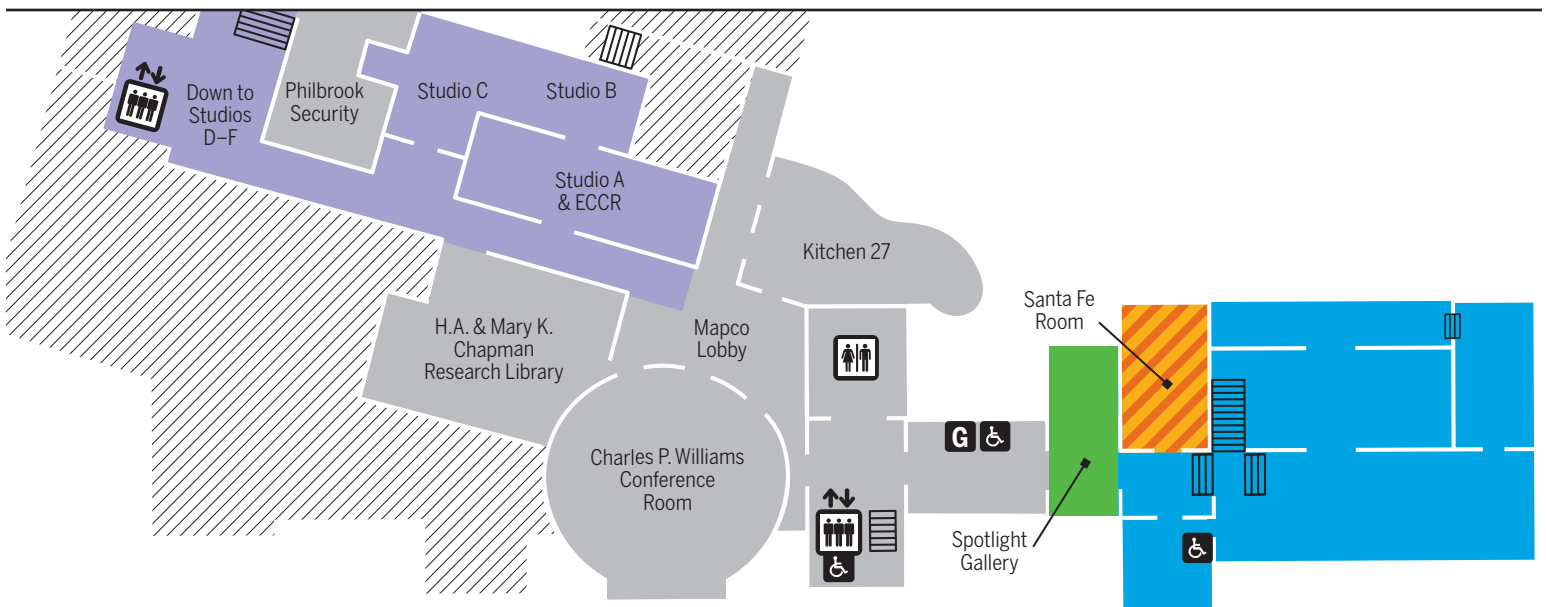

Upper Level

UL

Main Level

ML

Lower Level

LL

Key

African Art		Modern and Contemporary Art		Elevator	
American Art		Native American Art		Garden Access	
Antiquities		Philbrook History & Architecture		Restrooms	
Floyd Education Center		Special Exhibitions		Wheelchair Access	
European Art				Stairs	
				Lockers	

FUN FACTS

3 garden cats roam the grounds: Acer, Cleome, and Perilla

1,800 pounds of produce harvested from the Edible Teaching Garden in 2017

9 nationalities represented by artists on the Westby Sculpture Walk

Key

- Westby Sculpture Walk 
- Museum Access 
- Restrooms 
- Water Fountain 
- Wheelchair Access 
- Stairs 
- Unpaved Path 
- Path Leads to Stairs 

Museum Policies

- Philbrook is a smoke-free campus
- Food and beverages are not permitted in any gallery
- Keep hands away from artwork
- Take phone calls outside of the galleries
- Same day admission to Philbrook and Philbrook Downtown is available