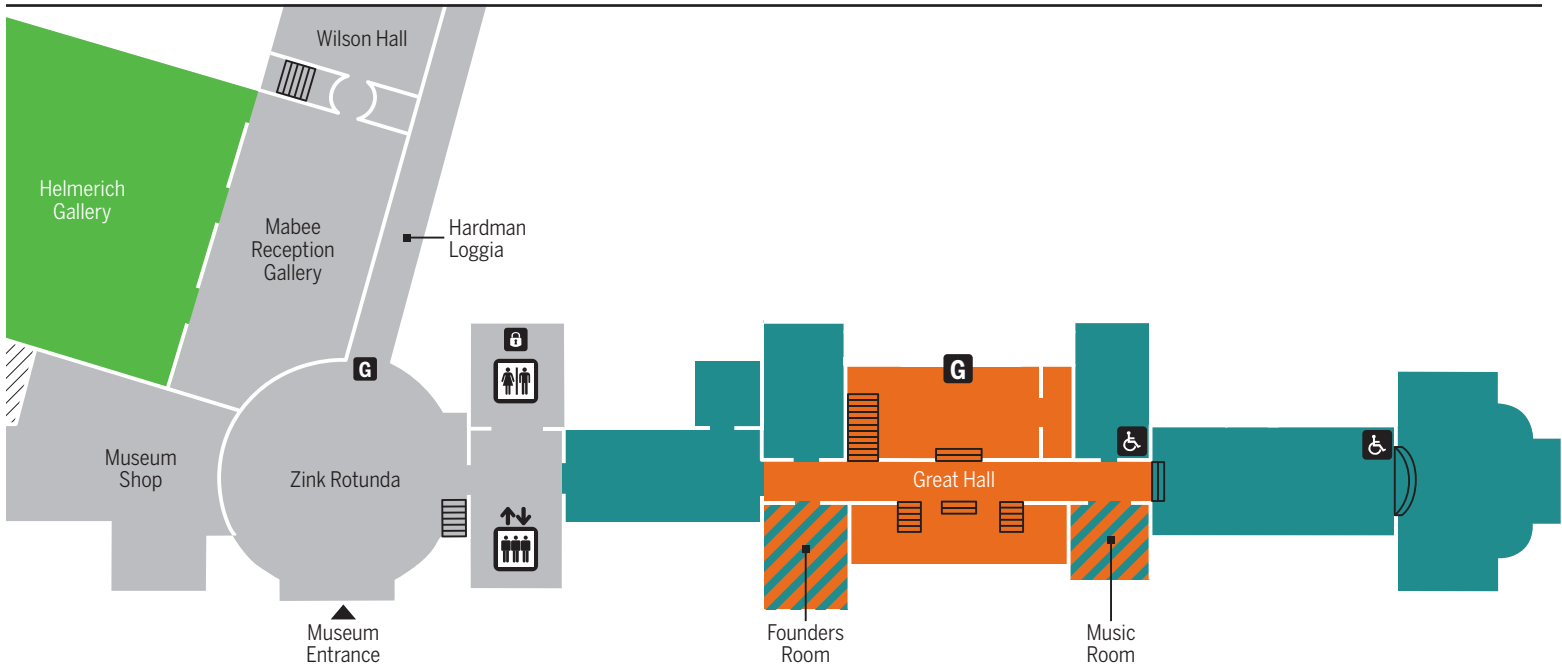

Upper Level

UL

Main Level

ML

Lower Level

LL

Key

African Art		Modern and Contemporary Art		Elevator	
American Art		Native American Art		Garden Access	
Antiquities		Philbrook History & Architecture		Restrooms	
Floyd Education Center		Special Exhibitions		Wheelchair Access	
European Art				Stairs	
				Lockers	

FUN FACTS

3 garden cats roam the grounds: Acer, Cleome, and Perilla

1,800 pounds of produce harvested from the Edible Teaching Garden in 2017

9 nationalities represented by artists on the Westby Sculpture Walk

Key

- Westby Sculpture Walk 
- Museum Access 
- Restrooms 
- Water Fountain 
- Wheelchair Access 
- Stairs 
- Unpaved Path 
- Path Leads to Stairs 

Museum Policies

- Philbrook is a smoke-free campus
- Food and beverages are not permitted in any gallery
- Keep hands away from artwork
- Take phone calls outside of the galleries
- Same day admission to Philbrook and Philbrook Downtown is available