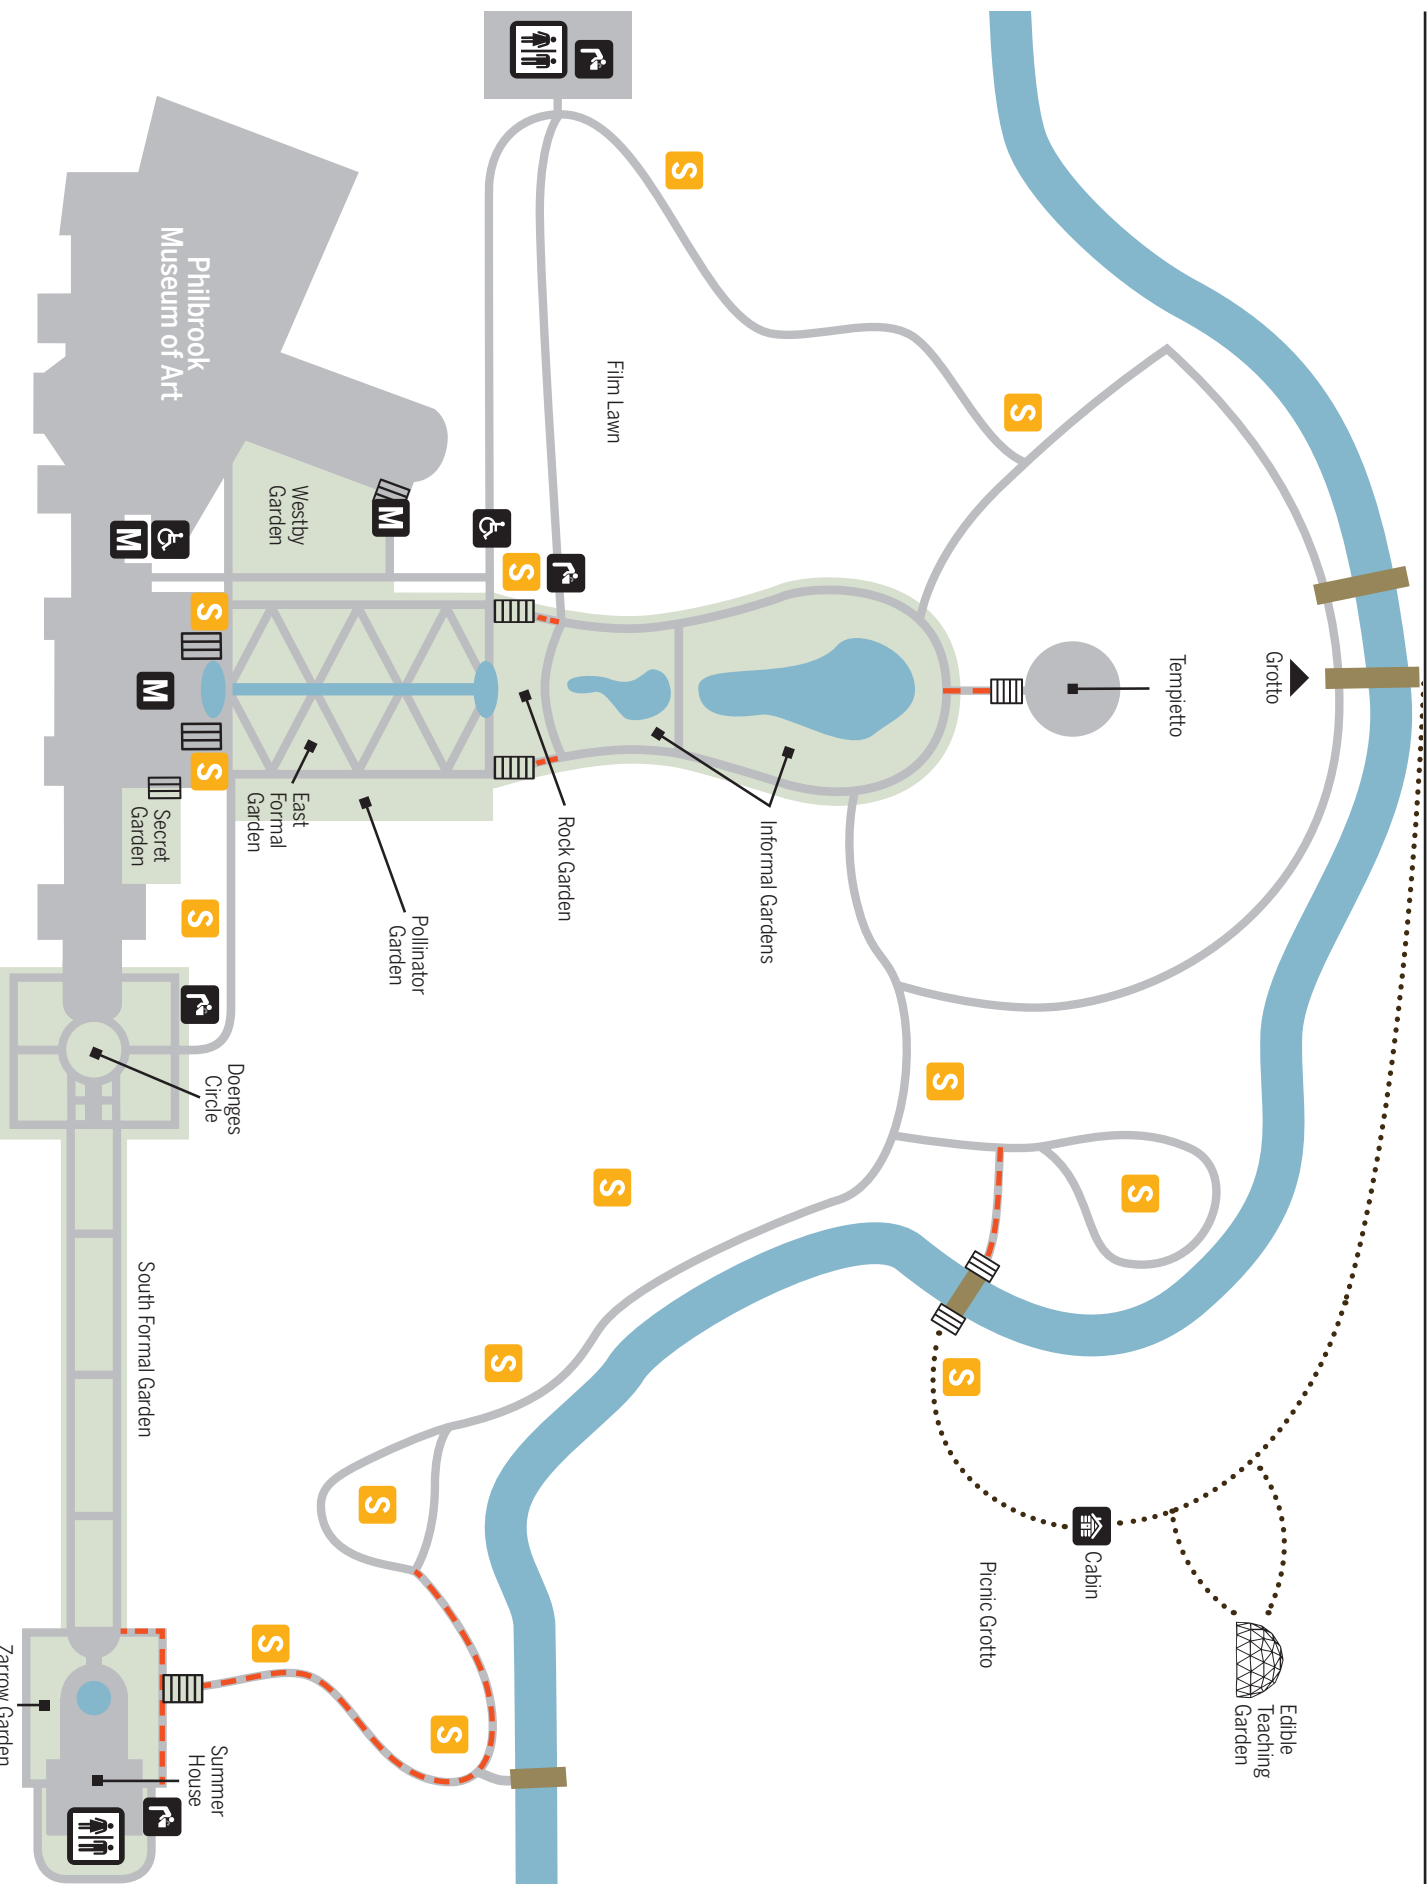

Upper Level

UL

Main Level

ML

Lower Level

LL

Key

African Art		Modern and Contemporary Art		Elevator	
American Art		Native American Art		Garden Access	
Antiquities		Philbrook History & Architecture		Restrooms	
Floyd Education Center		Special Exhibitions		Wheelchair Access	
European Art				Stairs	
				Lockers	

FUN FACTS

3 garden cats roam the grounds: Acer, Cleome, and Perilla

1,800 pounds of produce harvested from the Edible Teaching Garden in 2017

9 nationalities represented by artists on the Westby Sculpture Walk

Key

- Westby Sculpture Walk 
- Museum Access 
- Restrooms 
- Water Fountain 
- Wheelchair Access 
- Stairs 
- Unpaved Path 
- Path Leads to Stairs 

Museum Policies

- Philbrook is a smoke-free campus
- Food and beverages are not permitted in any gallery
- Keep hands away from artwork
- Take phone calls outside of the galleries
- Same day admission to Philbrook and Philbrook Downtown is available