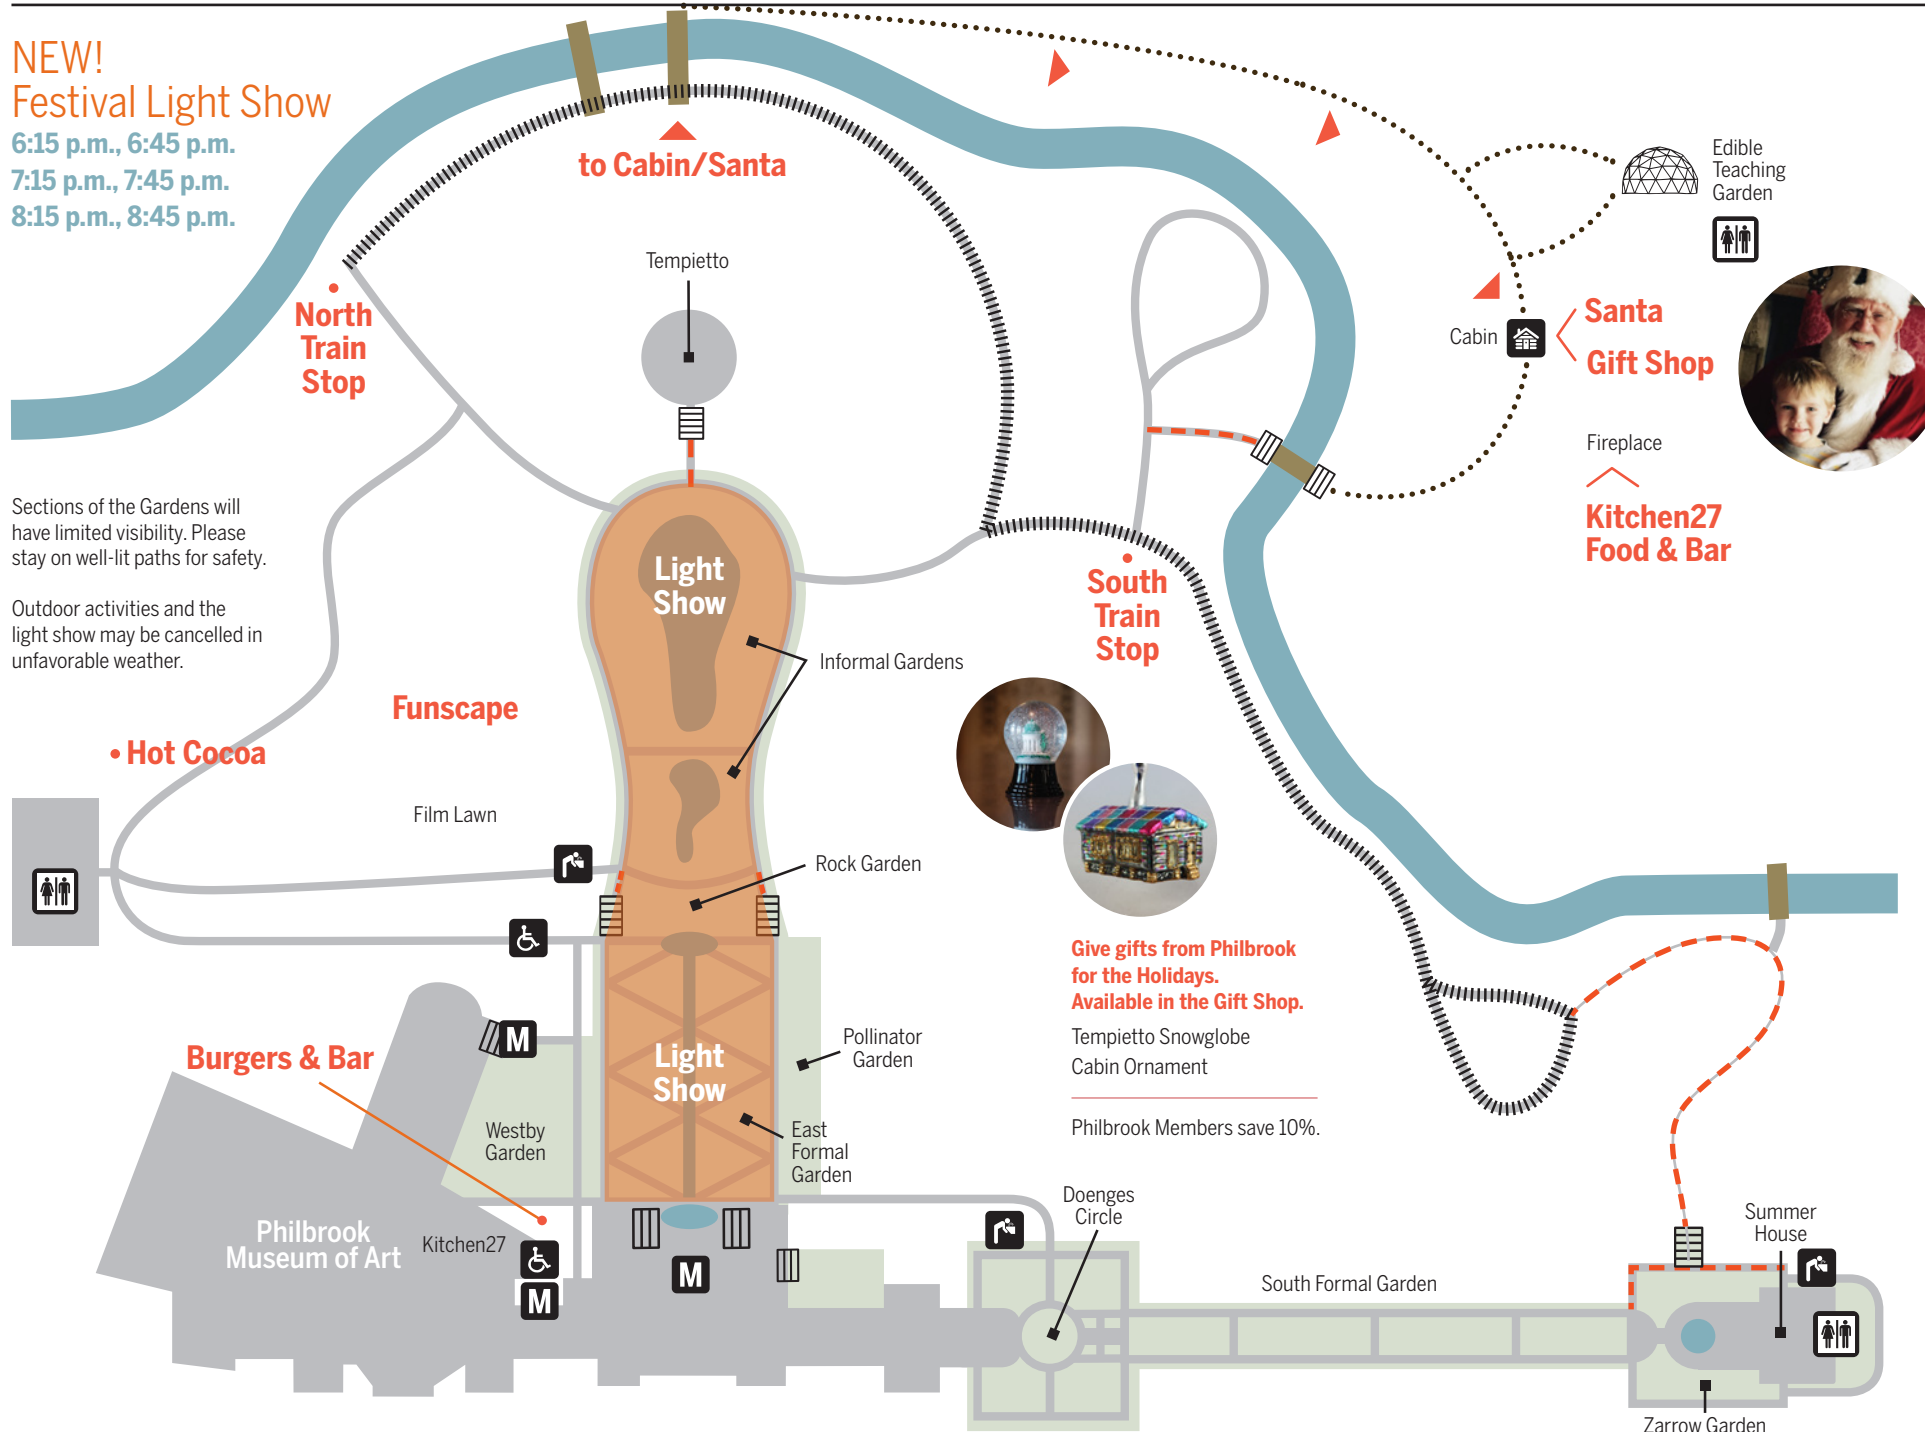

Upper Level

UL

Main Level

ML

Lower Level

LL

Key

African Art		Modern and Contemporary Art		Elevator	
American Art		Native American Art		Garden Access	
Antiquities		Philbrook History & Architecture		Restrooms	
Floyd Education Center		Special Exhibitions		Wheelchair Access	
European Art				Stairs	
				Lockers	

Gardens

NEW!
Festival Light Show
 6:15 p.m., 6:45 p.m.
 7:15 p.m., 7:45 p.m.
 8:15 p.m., 8:45 p.m.

Sections of the Gardens will have limited visibility. Please stay on well-lit paths for safety.

Outdoor activities and the light show may be cancelled in unfavorable weather.

Give gifts from Philbrook for the Holidays. Available in the Gift Shop.
 Tempietto Snowglobe
 Cabin Ornament
 Philbrook Members save 10%.

Key

Festival Train & Paved Path	
Paved Path	
Unpaved Path	
Path Leads to Stairs	
Museum Access	
Restrooms	
Water Fountain	
Wheelchair Access	
Stairs	