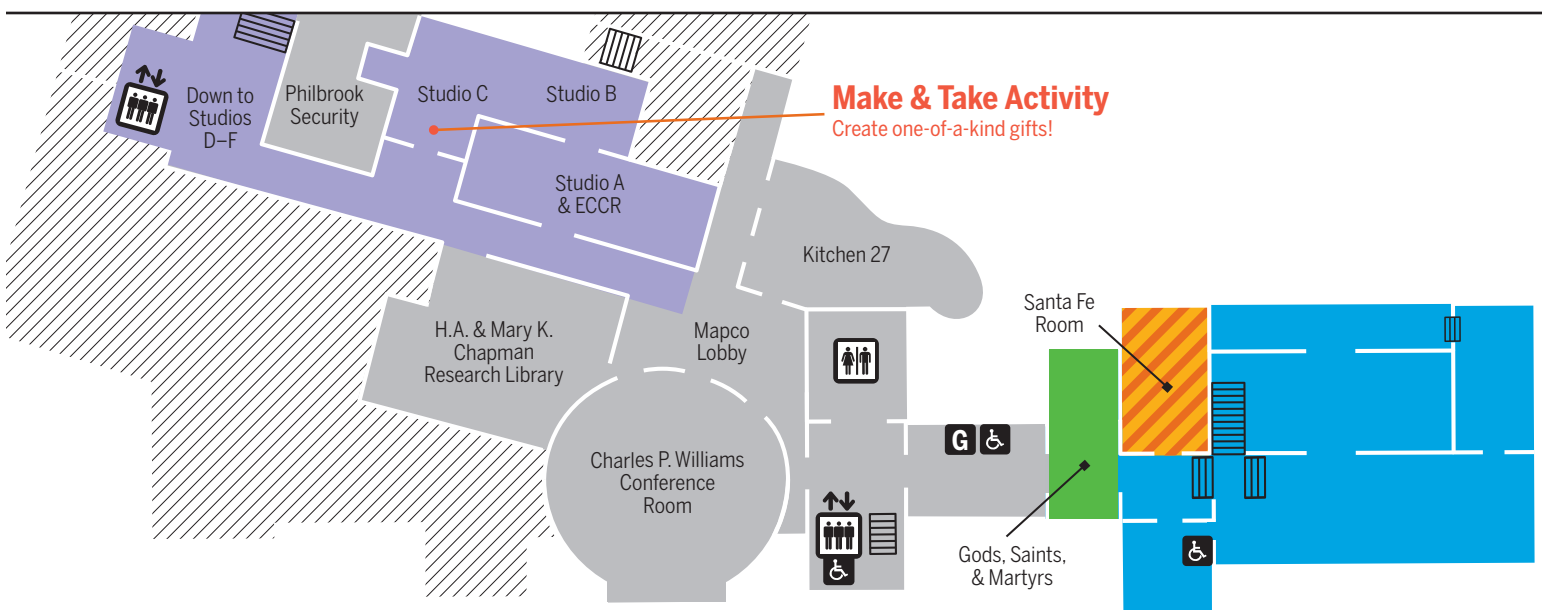

Upper Level

UL

Main Level

ML

Lower Level

LL

Key

African Art		Modern and Contemporary Art		Elevator	
American Art		Native American Art		Garden Access	
Antiquities		Philbrook History & Architecture		Restrooms	
Floyd Education Center		Special Exhibitions		Wheelchair Access	
European Art				Stairs	
				Lockers	

Give gifts from Philbrook for the Holidays. Available in the Gift Shop.
 Tempietto Snowglobe
 Cabin Ornament
 Philbrook Members save 10%.

Key

Festival Train & Paved Path	
Paved Path	
Unpaved Path	
Path Leads to Stairs	
Museum Access	
Restrooms	
Water Fountain	
Wheelchair Access	
Stairs	