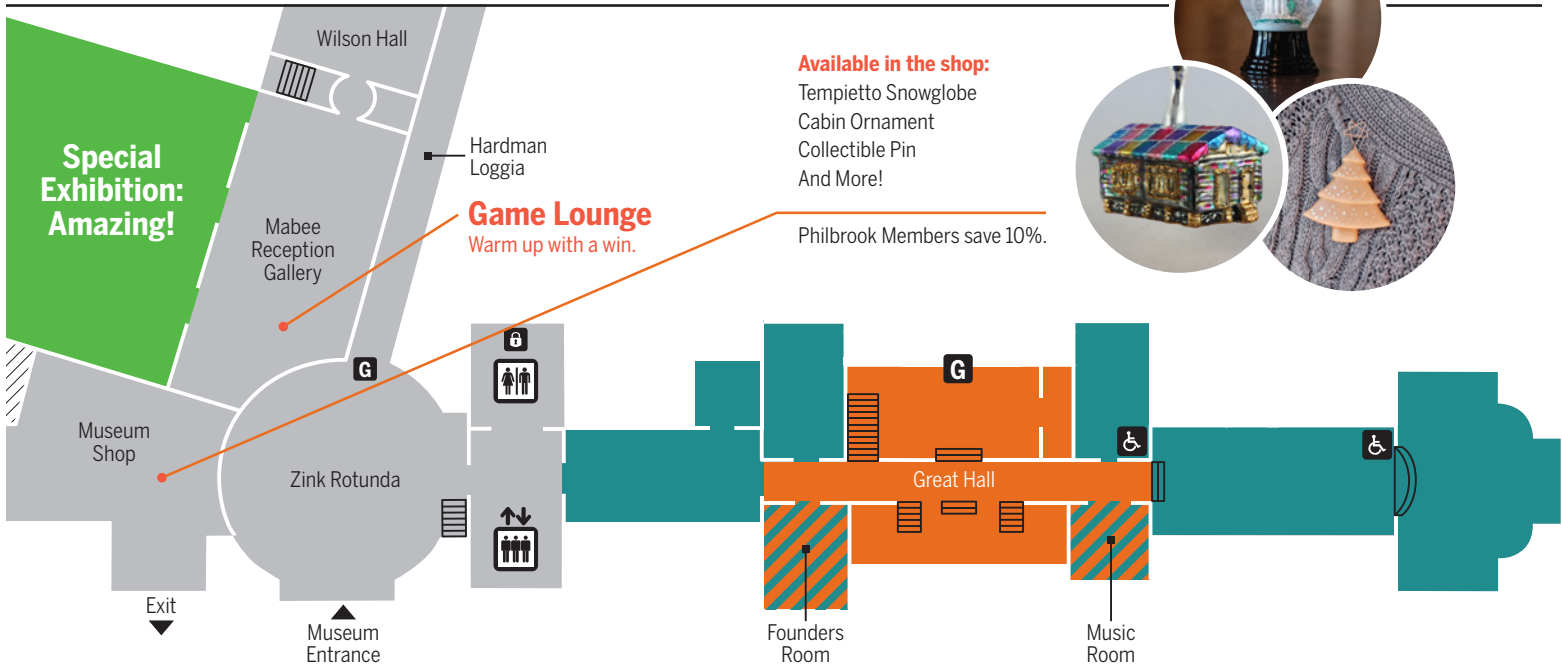

Upper Level

UL

Main Level

ML

Lower Level

LL

Key

African Art		Modern and Contemporary Art		Elevator	
American Art		Native American Art		Garden Access	
Antiquities		Philbrook History & Architecture		Restrooms	
Floyd Education Center		Special Exhibitions		Wheelchair Access	
European Art				Stairs	
				Lockers	

Give gifts from Philbrook for the Holidays. Available in the Gift Shop.
 Tempietto Snowglobe
 Cabin Ornament
 Philbrook Members save 10%.

Key

Festival Train & Paved Path	
Paved Path	
Unpaved Path	
Path Leads to Stairs	
Museum Access	
Restrooms	
Water Fountain	
Wheelchair Access	
Stairs	